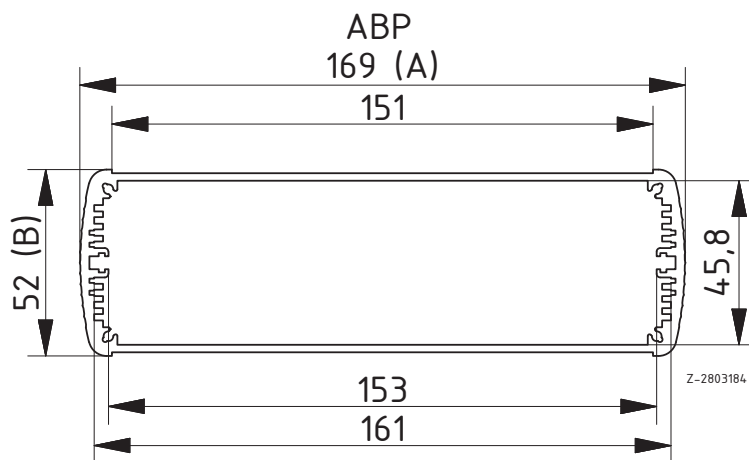

* = Available on request