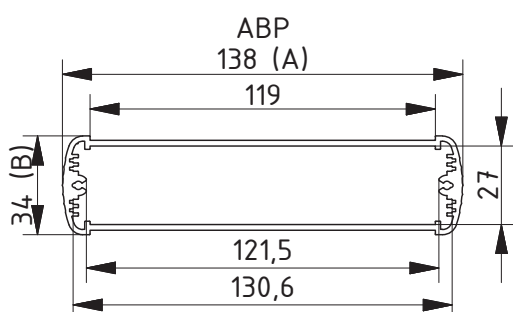

For accessories, please see the end of the chapter