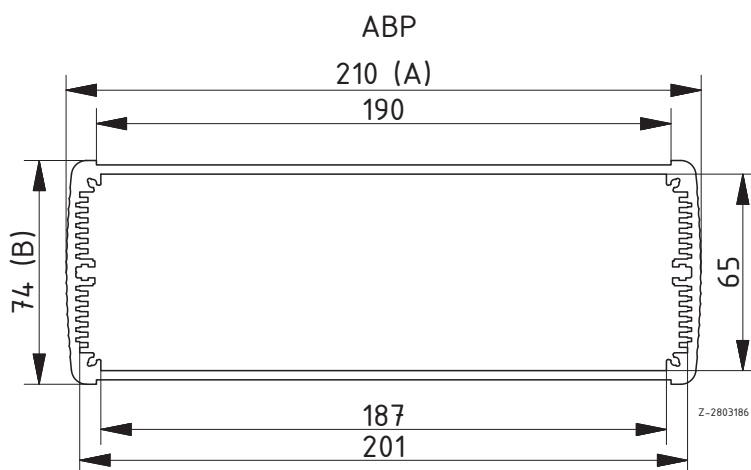

* = Available on request