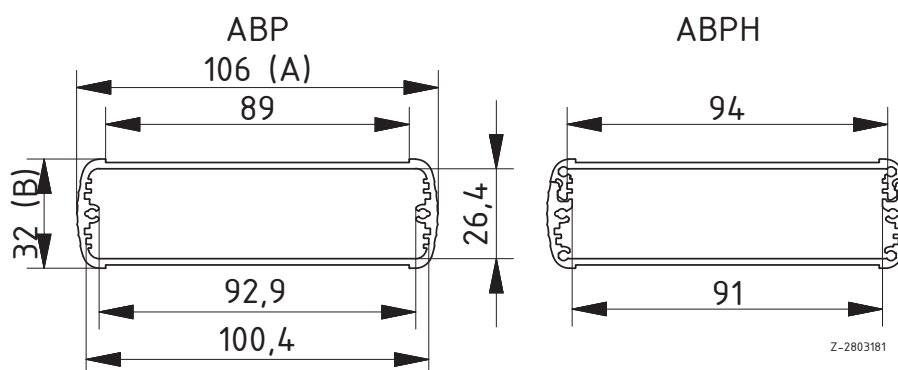

For accessories, please see the end of the chapter