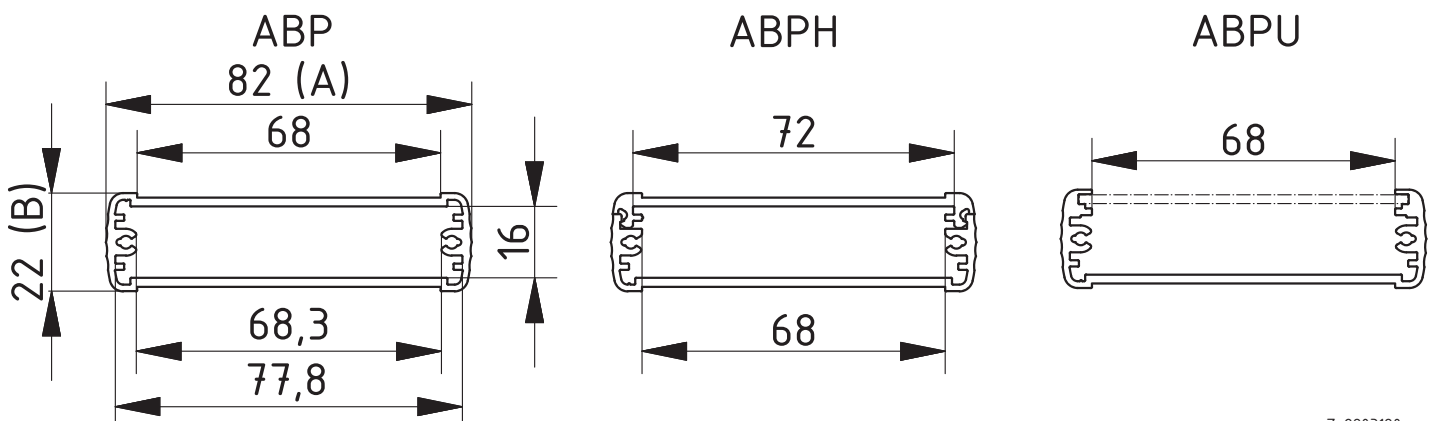

Alubos 820 | Enclosure profiles

Enclosure profiles, closed

Model	Order no.	A	B	C
ABP 820-0100	84820100	82	22	100
ABP 820-0150	84820150	82	22	150
ABP 820-0200	84820200	82	22	200
ABP 820-1000	84820000	82	22	1000

Scope of delivery: Enclosure profile

Note: C = profile length, special lengths on request.

Enclosure profiles, horizontally-divided

Model	Order no.	A	B	C
ABPH 820-0100	84826100	82	22	100
ABPH 820-0150	84826150	82	22	150
ABPH 820-0200	84826200	82	22	200
ABPH 820-1000	84826000	82	22	1000

Scope of delivery: Enclosure profile, two parts including profile seal

Note: C = profile length, special lengths on request.

Enclosure profiles, open on one side

Model	Order no.	A	B	C
ABPU 820-0100	84827100	82	22	100
ABPU 820-0150	84827150	82	22	150
ABPU 820-0200	84827200	82	22	200
ABPU 820-1000	84827000	82	22	1000

Scope of delivery: Enclosure profile. Please order front panel for ABPU separately.

Note: C = profile length, special lengths on request.