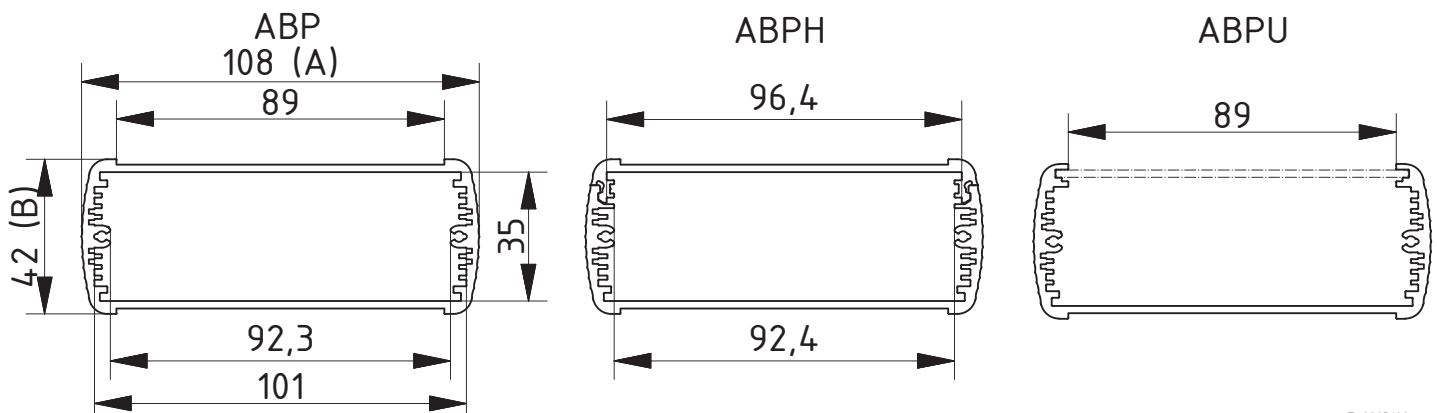

Alubos 1040 | Enclosure profiles

Enclosure profiles, closed

Model	Order no.	A	B	C
ABP 1040-0100	84040100	108	42	100
ABP 1040-0150	84040150	108	42	150
ABP 1040-0200	84040200	108	42	200
ABP 1040-1000	84040000	108	42	1000

Scope of delivery: Enclosure profile

Note: C = profile length, special lengths on request.

Enclosure profiles, horizontally-divided

Model	Order no.	A	B	C
ABPH 1040-0100	84046100	108	42	100
ABPH 1040-0150	84046150	108	42	150
ABPH 1040-0200	84046200	108	42	200
ABPH 1040-1000	84046000	108	42	1000

Scope of delivery: Enclosure profile, two parts including profile seal

Note: C = profile length, special lengths on request.

Enclosure profiles, open on one side

Model	Order no.	A	B	C
ABPU 1040-0100	84047100	108	42	100
ABPU 1040-0150	84047150	108	42	150
ABPU 1040-0200	84047200	108	42	200
ABPU 1040-1000	84047000	108	42	1000

Scope of delivery: Enclosure profile. Please order front panel for ABPU separately.

Note: C = profile length, special lengths on request.