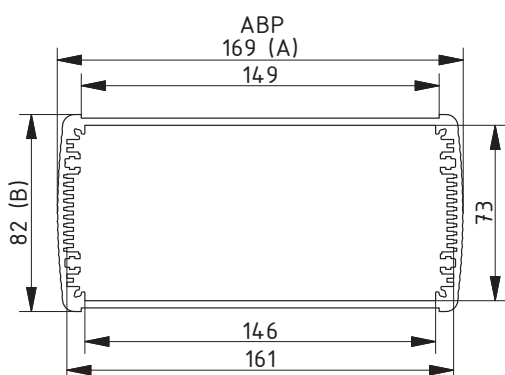

Alubos 1680 | Enclosure profiles

Enclosure profiles, closed

Model	Order no.	A	B	C
ABP 1680-0100	84680100	169	82	100
ABP 1680-0150	84680150	169	82	150
ABP 1680-0200	84680200	169	82	200
ABP 1680-1000	84680000	169	82	1000

Scope of delivery: Enclosure profile

Note: C = profile length, special lengths on request.

Enclosure profiles, horizontally-divided

Model	Order no.	A	B	C
ABPH 1680-0100	84686100	169	82	100
ABPH 1680-0150	84686150	169	82	150
ABPH 1680-0200	84686200	169	82	200
ABPH 1680-1000	84686000	169	82	1000

Scope of delivery: Enclosure profile, two parts including profile seal

Note: C = profile length, special lengths on request.

Enclosure profiles, open on one side

Model	Order no.	A	B	C
ABPU 1680-0100	84687100	169	82	100
ABPU 1680-0150	84687150	169	82	150
ABPU 1680-0200	84687200	169	82	200
ABPU 1680-1000	84687000	169	82	1000

Scope of delivery: Enclosure profile. Please order front panel for ABPU separately.

Note: C = profile length, special lengths on request.

ABPH

For accessories, please see the end of the chapter