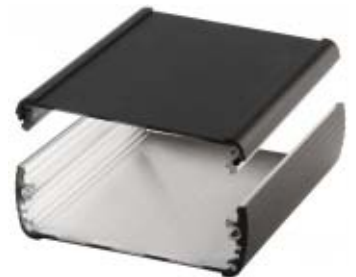

For accessories, please see the end of the chapter