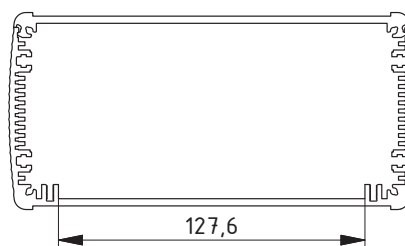

Alubos 1680 | Enclosure profiles

Enclosure profiles, closed

Model	Order no.	A	B	C
ABP 1680-0100	84680100	169	82	100
ABP 1680-0150	84680150	169	82	150
ABP 1680-0200	84680200	169	82	200
ABP 1680-1000	84680000	169	82	1000

Scope of delivery: Enclosure profile

Note: C = profile length, special lengths on request.

Enclosure profiles, horizontally-divided

Model	Order no.	A	B	C
ABPH 1680-0100	84686100	169	82	100
ABPH 1680-0150	84686150	169	82	150
ABPH 1680-0200	84686200	169	82	200
ABPH 1680-1000	84686000	169	82	1000

Scope of delivery: Enclosure profile, two parts including profile seal

Note: C = profile length, special lengths on request.

Enclosure profiles, open on one side

Model	Order no.	A	B	C
ABPU 1680-0100	84687100	169	82	100
ABPU 1680-0150	84687150	169	82	150
ABPU 1680-0200	84687200	169	82	200
ABPU 1680-1000	84687000	169	82	1000

Scope of delivery: Enclosure profile. Please order front panel for ABPU separately.

Note: C = profile length, special lengths on request.

ABPH

For accessories, please see the end of the chapter