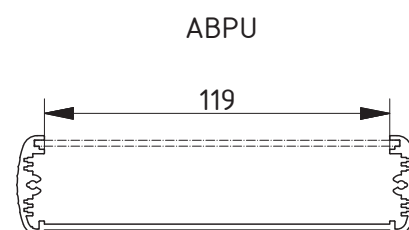

For accessories, please see the end of the chapter