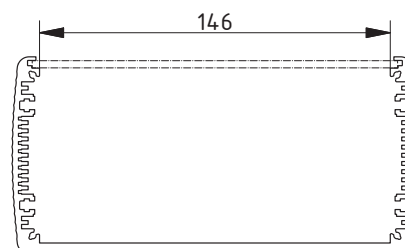

Alubos 1680 | Enclosure profiles

Enclosure profiles, closed

Model	Order no.	A	B	C
ABP 1680-0100	84680100	169	82	100
ABP 1680-0150	84680150	169	82	150
ABP 1680-0200	84680200	169	82	200
ABP 1680-1000	84680000	169	82	1000

Scope of delivery: Enclosure profile

Note: C = profile length, special lengths on request.

Enclosure profiles, horizontally-divided

Model	Order no.	A	B	C
ABPH 1680-0100	84686100	169	82	100
ABPH 1680-0150	84686150	169	82	150
ABPH 1680-0200	84686200	169	82	200
ABPH 1680-1000	84686000	169	82	1000

Scope of delivery: Enclosure profile, two parts including profile seal

Note: C = profile length, special lengths on request.

Enclosure profiles, open on one side

Model	Order no.	A	B	C
ABPU 1680-0100	84687100	169	82	100
ABPU 1680-0150	84687150	169	82	150
ABPU 1680-0200	84687200	169	82	200
ABPU 1680-1000	84687000	169	82	1000

Scope of delivery: Enclosure profile. Please order front panel for ABPU separately.

Note: C = profile length, special lengths on request.

ABPH

ABPU

For accessories, please see the end of the chapter