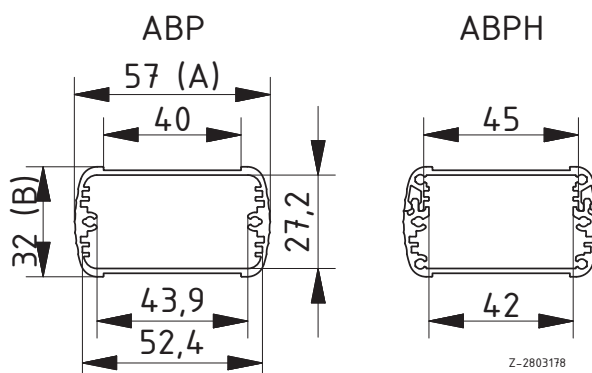

* = Available on request