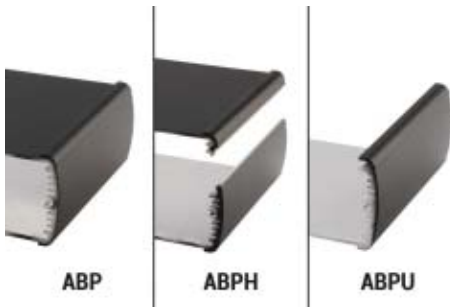

Universal aluminium profile enclosure, IP 65

The flexible length and the profile variants – closed (ABP), divided horizontally (ABPH) or open on one side (ABPU) – create the ideal enclosure for every application.