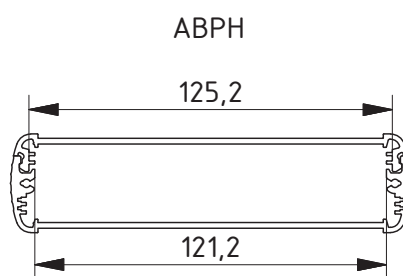

For accessories, please see the end of the chapter